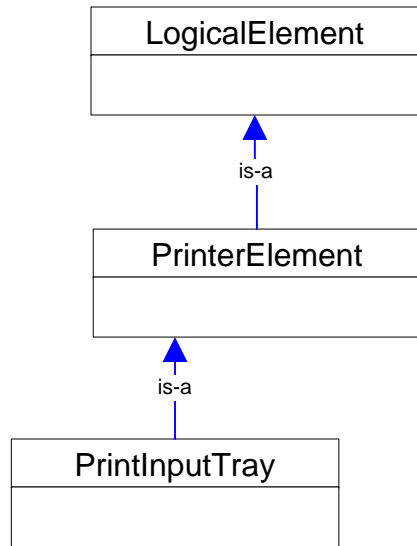

Printer Components

Example of Component Table

Example of Printer with multiple input trays

Class Hierarchy

... and similar classes:

- OutputTray
- Interlock
- Marker
- MediaPath
- Supply
- Channel
- Interpreter
- Finisher

Association Class Hierarchy

Network Printer = Dedicated CIM_ComputerSystem with an included Printer

- Profiles that may need to be implemented
- PRP
 - Network port
 - IP endpoint
 - DHCP client
 - DNS client
 - Software identity
 - Power management
 - Printer

Connections to same classes as in simpler Printer device