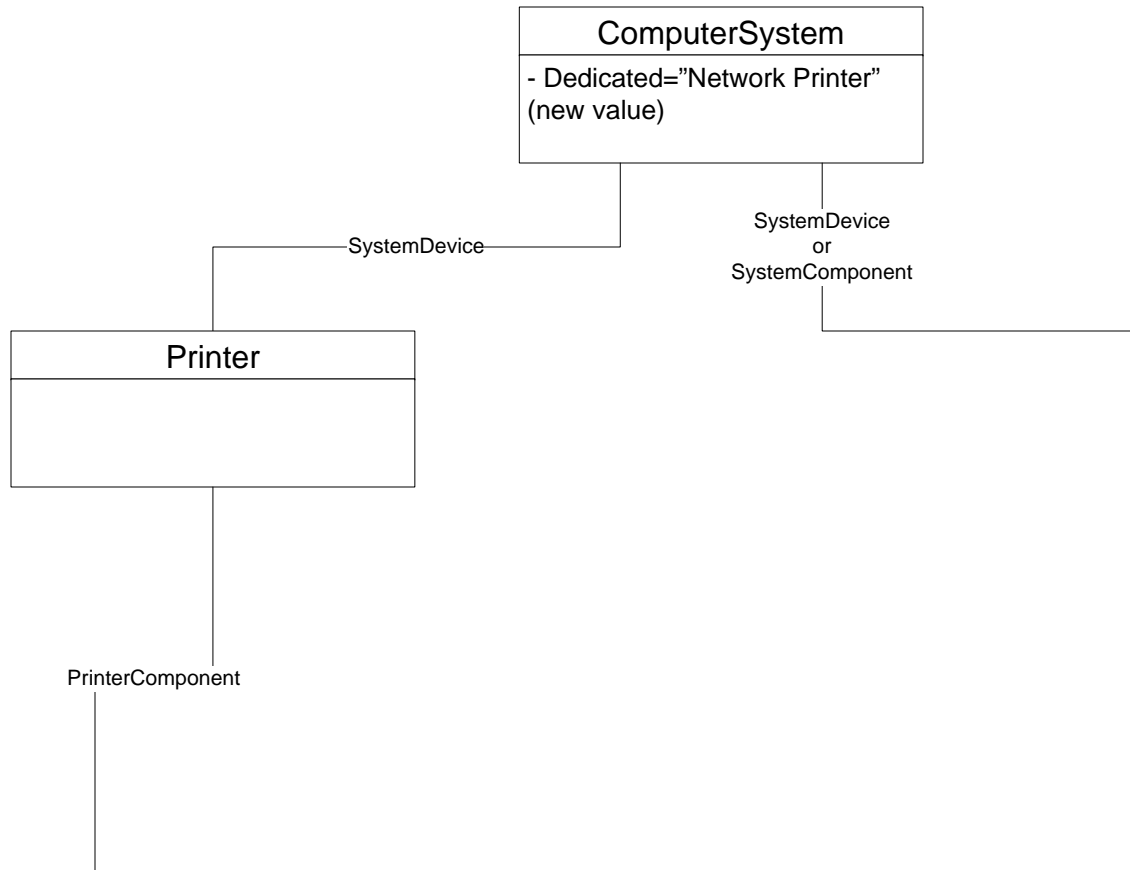

Printer Components

Example of Component Table

Example of Printer with multiple input trays

Class Hierarchy

... and similar classes:

- OutputTray
- Interlock
- Marker
- MediaPath
- Supply
- Channel
- Interpreter
- Finisher

Association Class Hierarchy

Network Printer = Dedicated CIM_ComputerSystem with an included Printer

- Profiles that may need to be implemented
- PRP
 - Network port
 - IP endpoint
 - DHCP client
 - DNS client
 - Software identity
 - Power management
 - Printer

Connections to same classes as in simpler Printer device