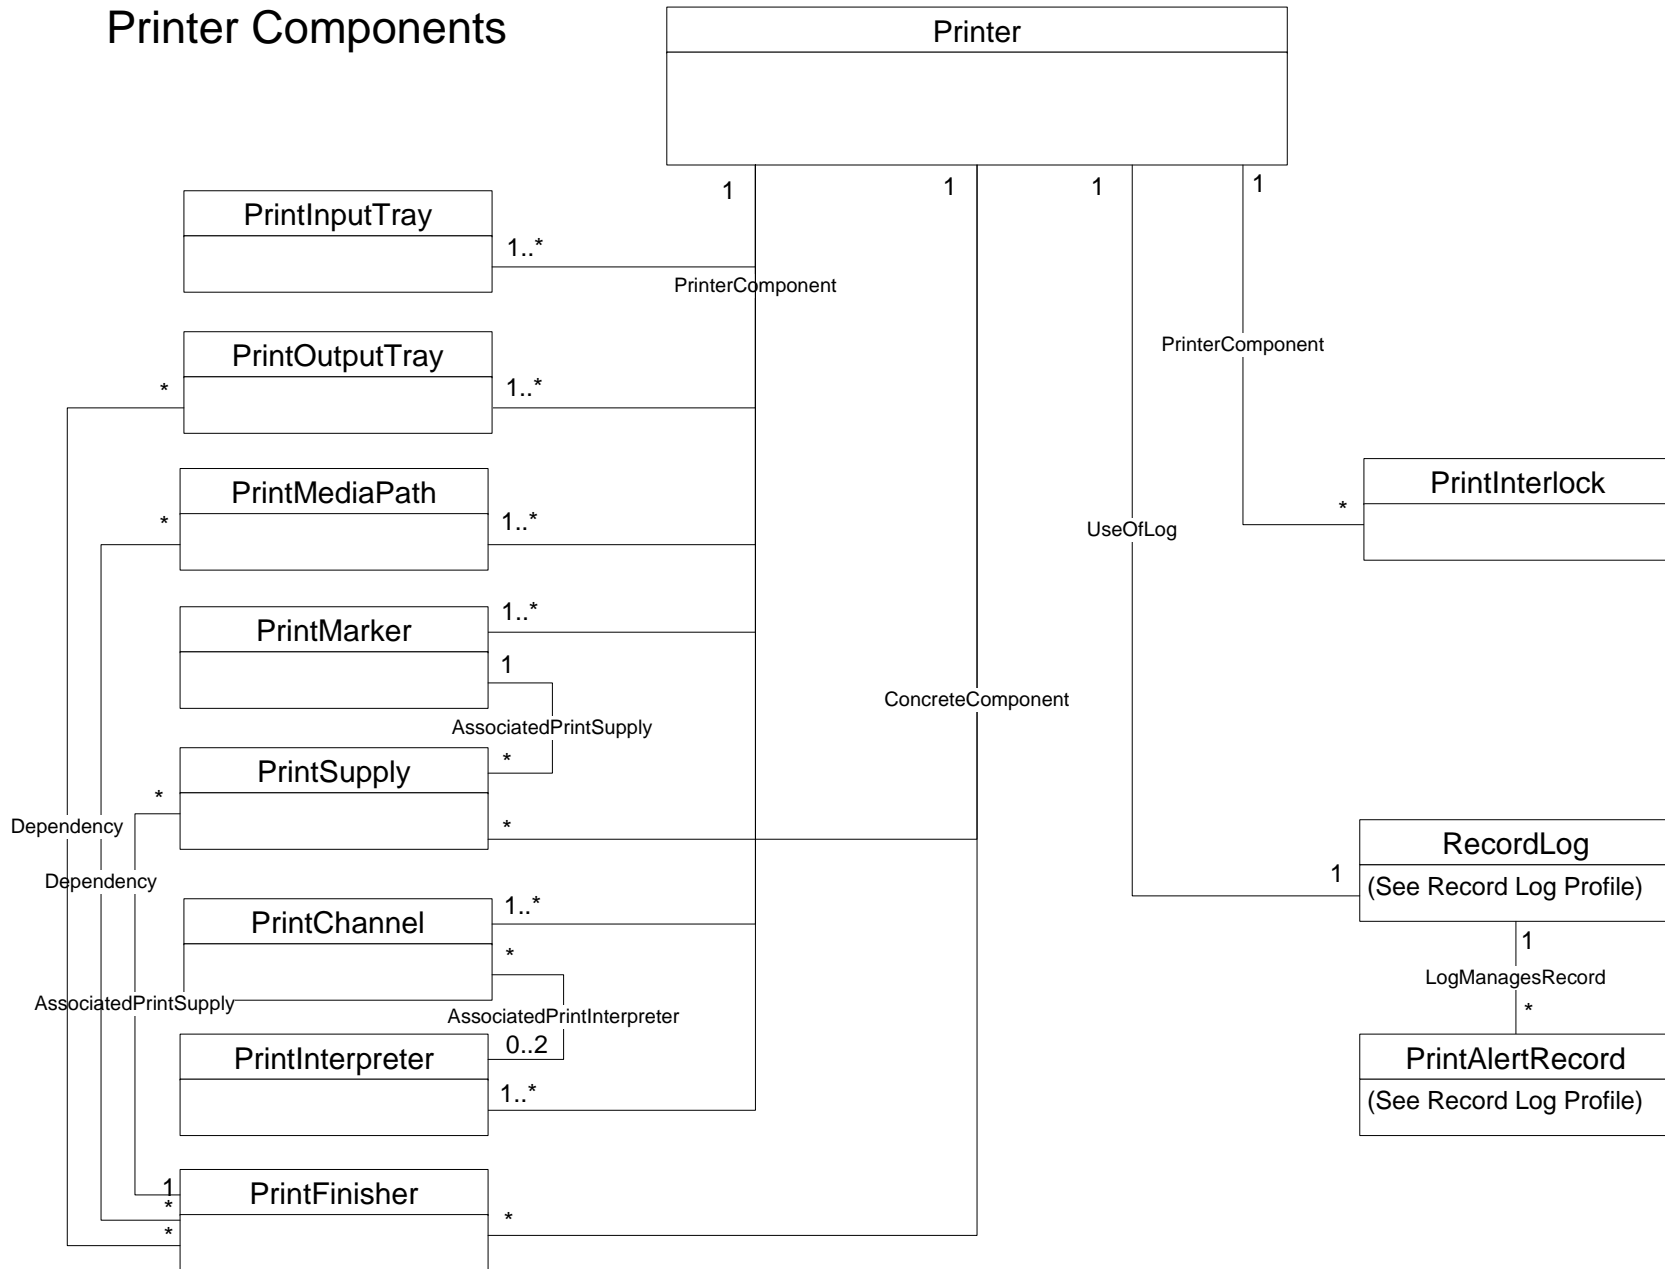

Printer Components

Example of Component Table

Example of Printer with multiple input trays

Class Hierarchy

... and similar classes:

- OutputTray
- Interlock
- Marker
- MediaPath
- Supply
- Channel
- Interpreter
- Finisher

Association Class Hierarchy

Network Printer = Dedicated CIM_ComputerSystem with an included Printer

- Profiles that may need to be implemented
- PRP
 - Network port
 - IP endpoint
 - DHCP client
 - DNS client
 - Software identity
 - Power management
 - Printer

Connections to same classes as in simpler Printer device