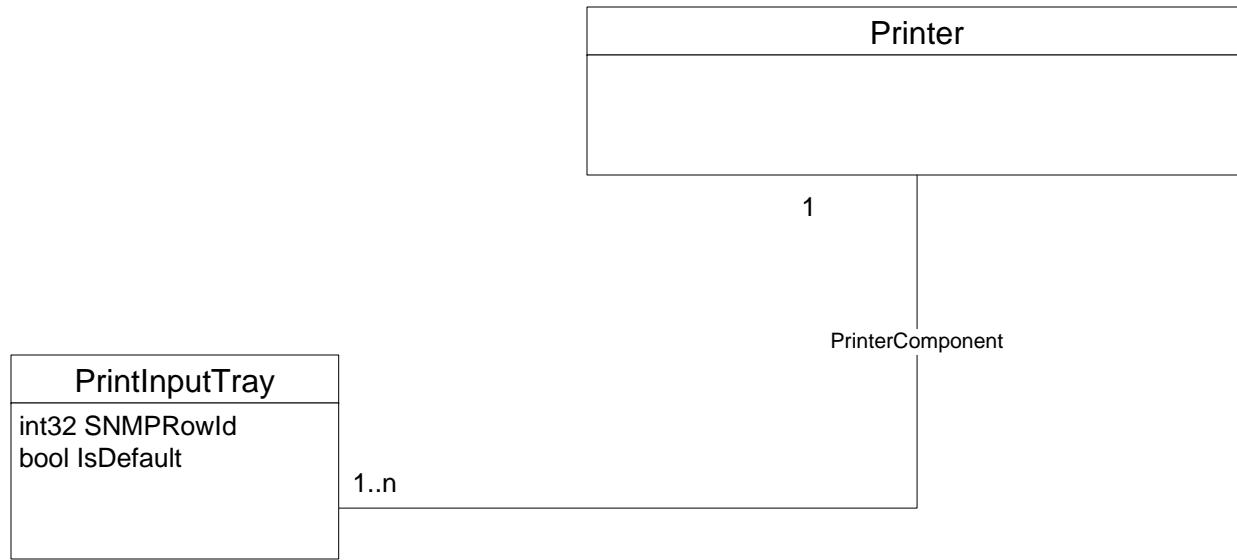

Printer Components

Example of Component Table

Example of Printer with multiple input trays

Class Hierarchy

... and similar classes:

- OutputTray
- Interlock
- Marker
- MediaPath
- Supply
- Channel
- Interpreter
- Finisher

Association Class Hierarchy

Network Printer = Dedicated CIM_ComputerSystem with an included Printer

- Profiles that may need to be implemented
- PRP
 - Network port
 - IP endpoint
 - DHCP client
 - DNS client
 - Software identity
 - Power management
 - Printer