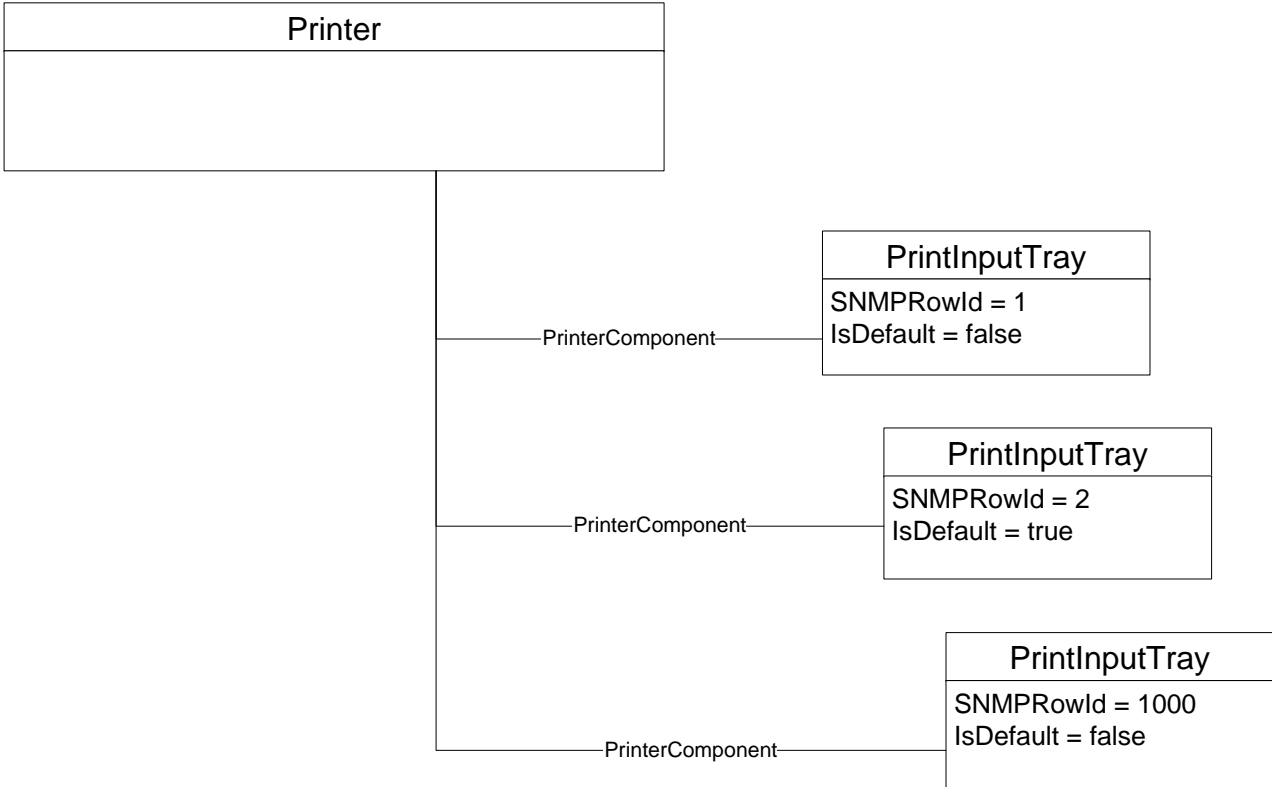

Printer Components

Example of Component Table

Example of Printer with multiple input trays

Class Hierarchy

... and similar classes:

- OutputTray
- Interlock
- Marker
- MediaPath
- Supply
- Channel
- Interpreter
- Finisher

Association Class Hierarchy

Network Printer = Dedicated CIM_ComputerSystem with an included Printer

- Profiles that may need to be implemented
- PRP
 - Network port
 - IP endpoint
 - DHCP client
 - DNS client
 - Software identity
 - Power management
 - Printer

Connections to same classes as in simpler Printer device