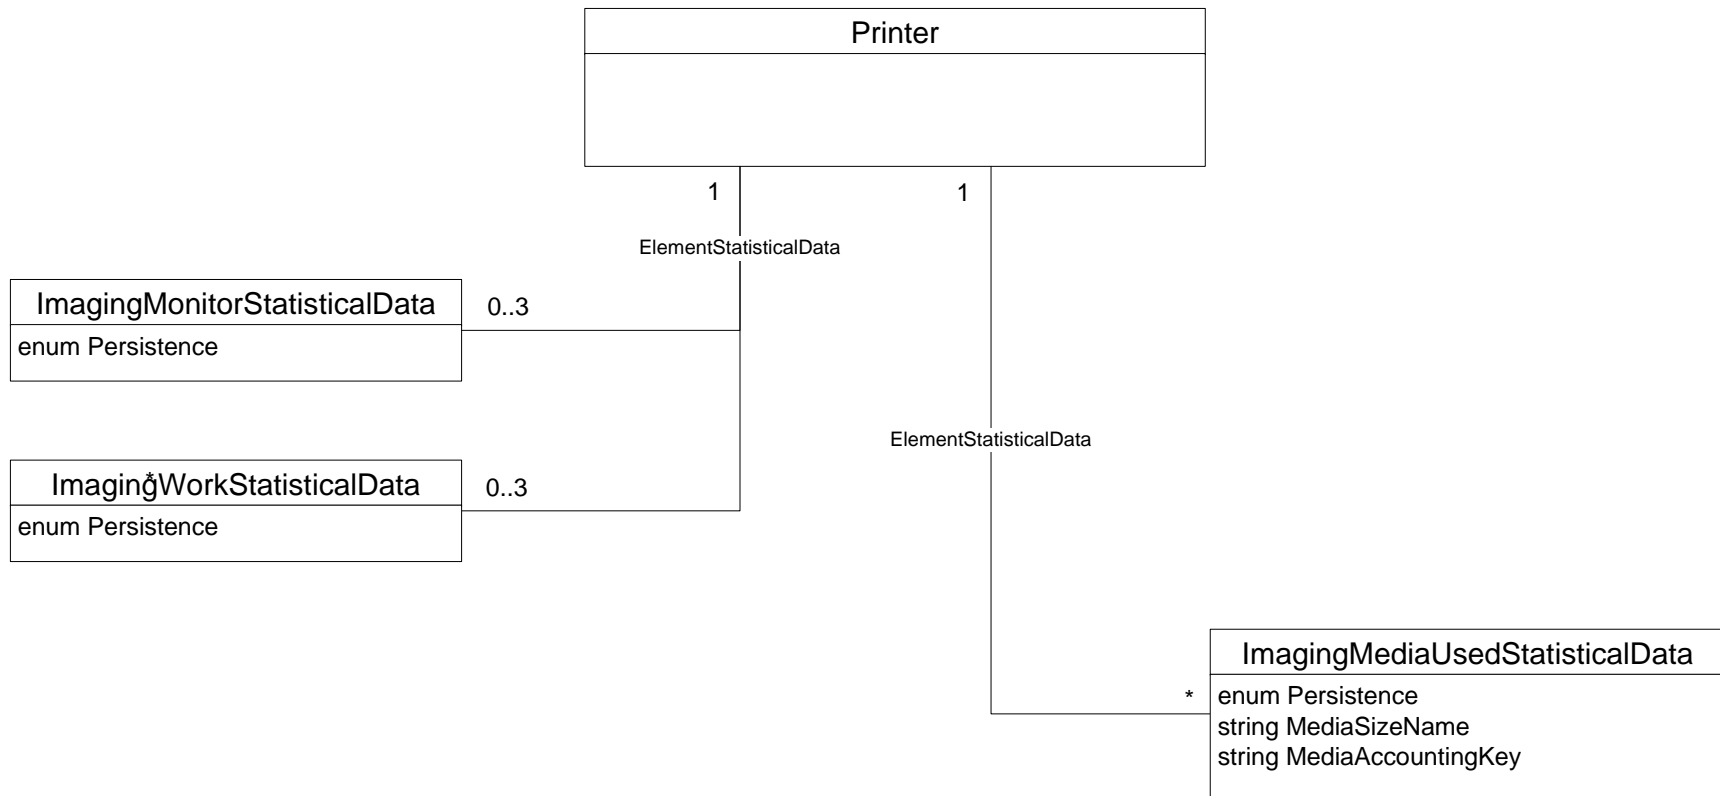

Printer-Related Imaging Counters

Based on

- Imaging System State and Counter MIB v2.0, <ftp://ftp.pwg.org/pub/pwg/candidates/cs-wimscountmib20-20080318-5106.3.pdf>
- Standardized Imaging System Counters v1.1, <ftp://ftp.pwg.org/pub/pwg/candidates/cs-wimscount11-20070427-5106.1.pdf>

Class Hierarchy

. . . and similar classes:

ImagingWorkStatisticalData
ImagingMediaUsedStatistical
Data

Example of Multiple Instances of a Single Counter Class Depending on Persistence

Note: Lifetime Persistence is mandatory for System-scope totals counters; others are conditionally mandatory or optional.