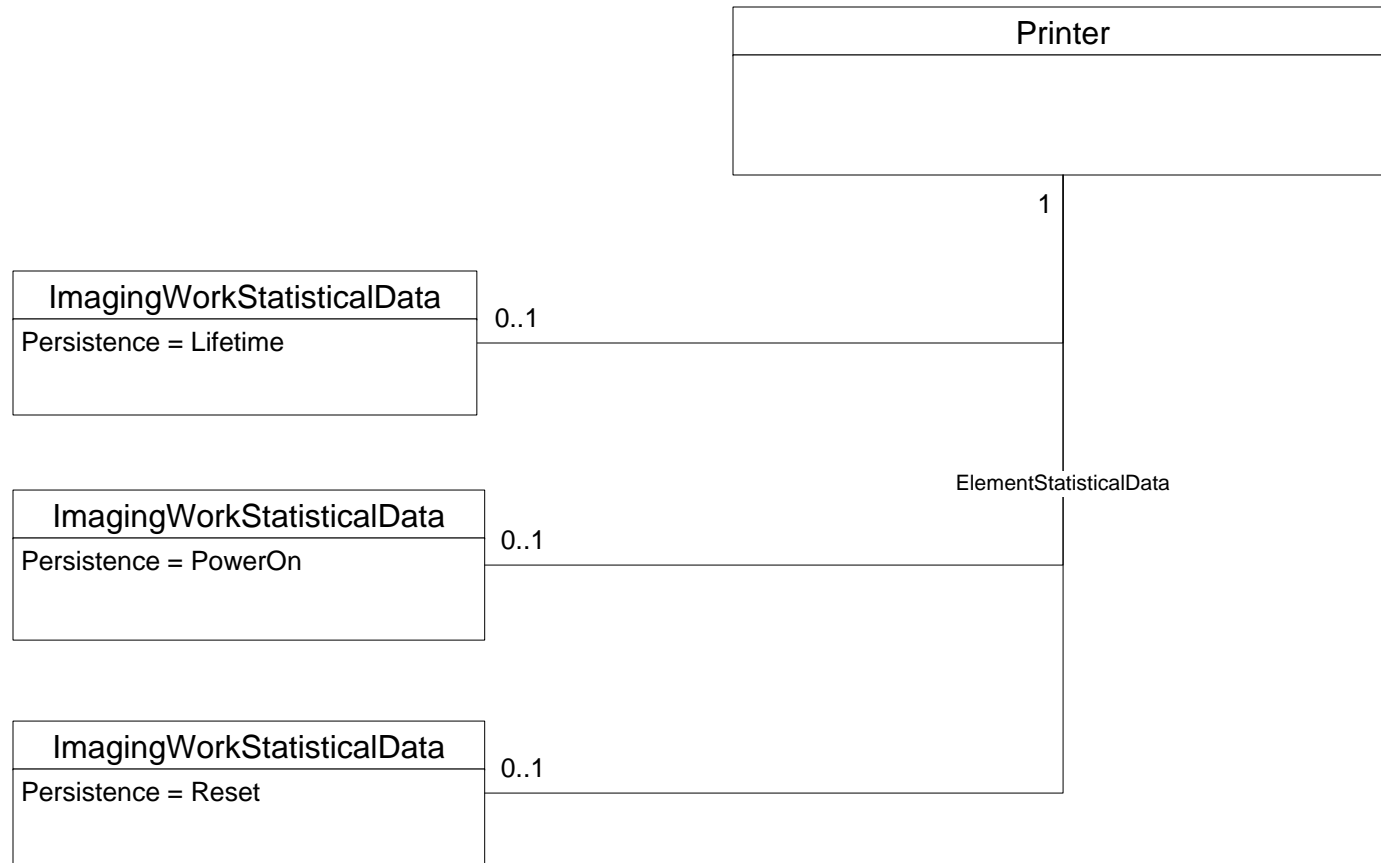

Class Hierarchy

. . . and similar classes:

ImagingWorkStatisticalData
ImagingMediaUsedStatistical
Data

Example of Multiple Instances of a Single Counter Class Depending on Persistence

Note: Lifetime Persistence is mandatory for System-scope totals counters; others are conditionally mandatory or optional.