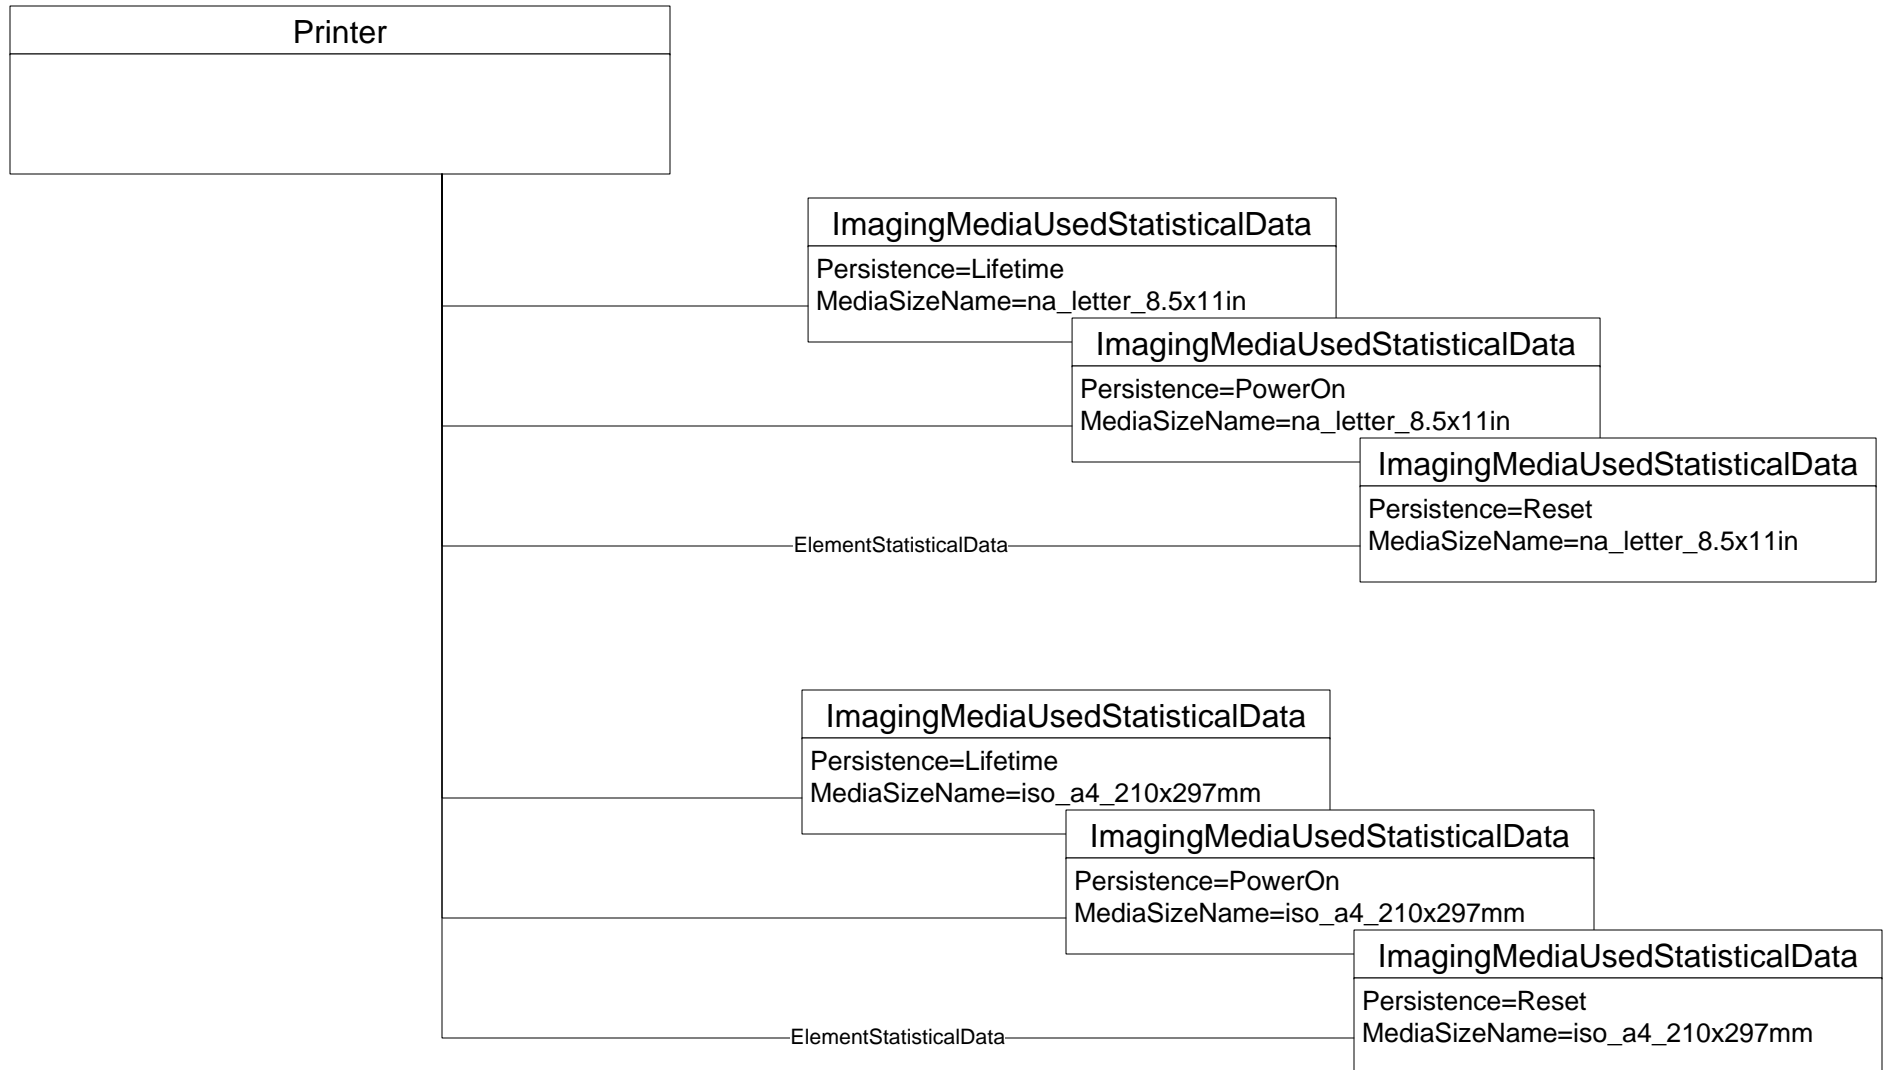

Example of Multiple Instances of the MediaUsed Counter Class Depending on Persistence and Specific Media Used

... and so forth for additional media