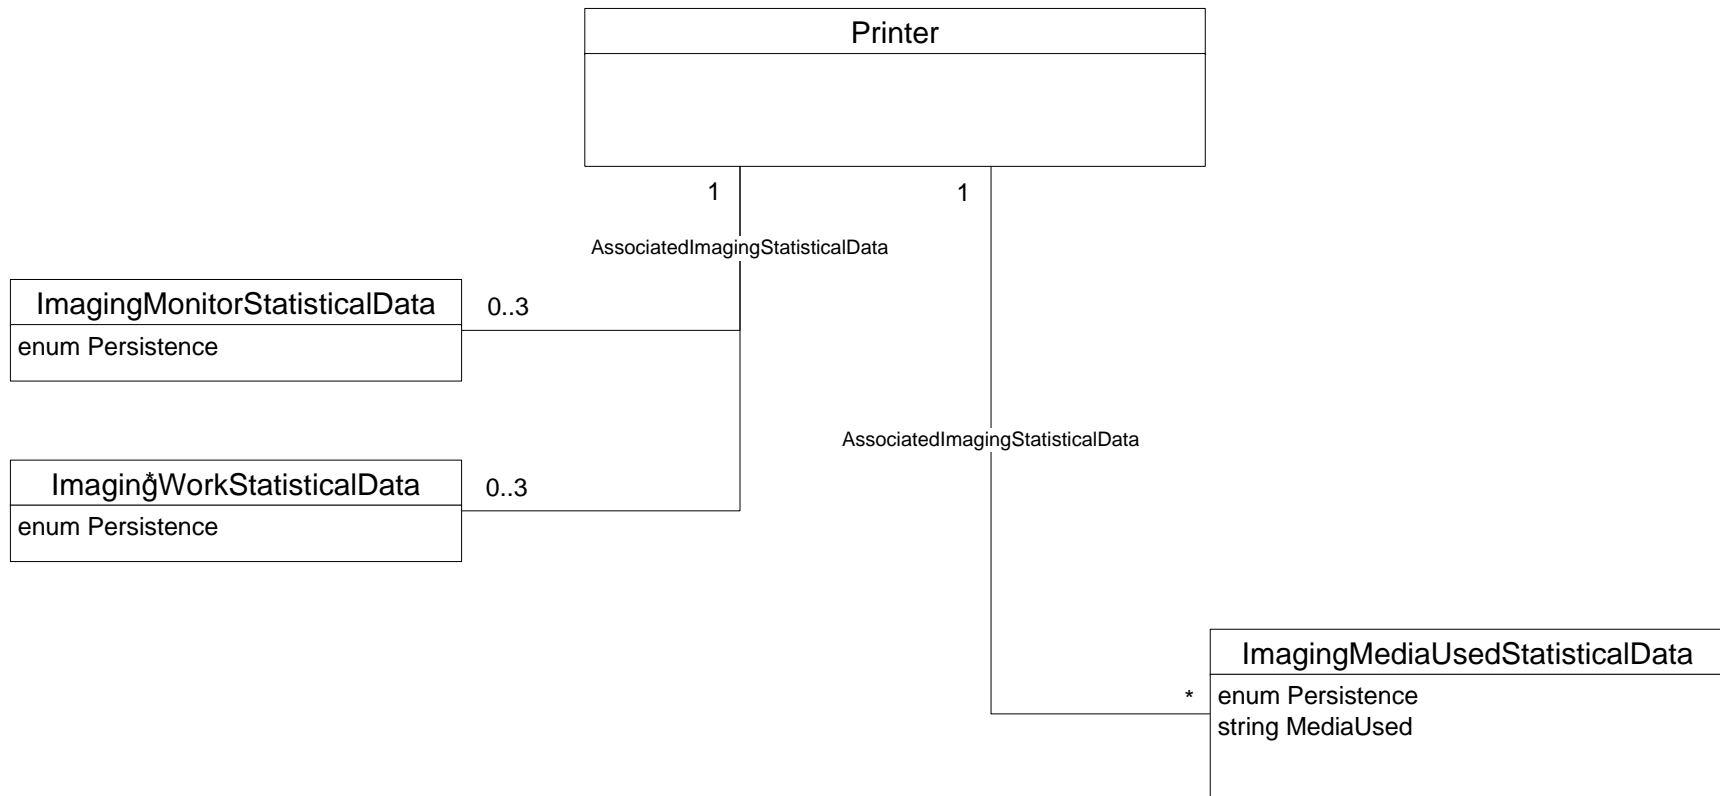

Printer-Related Imaging Counters

Based on

- Imaging System State and Counter MIB v2.0, <ftp://ftp.pwg.org/pub/pwg/candidates/cs-wimscountmib20-20080318-5106.3.pdf>
- Standardized Imaging System Counters v1.1, <ftp://ftp.pwg.org/pub/pwg/candidates/cs-wimscount11-20070427-5106.1.pdf>

Class Hierarchy

. . . and similar classes:

ImagingWorkStatisticalData
ImagingMediaUsedStatistical
Data

Example of Multiple Instances of a Single Counter Class Depending on Persistence

Note: Lifetime Persistence is mandatory for System-scope totals counters; others are conditionally mandatory or optional.