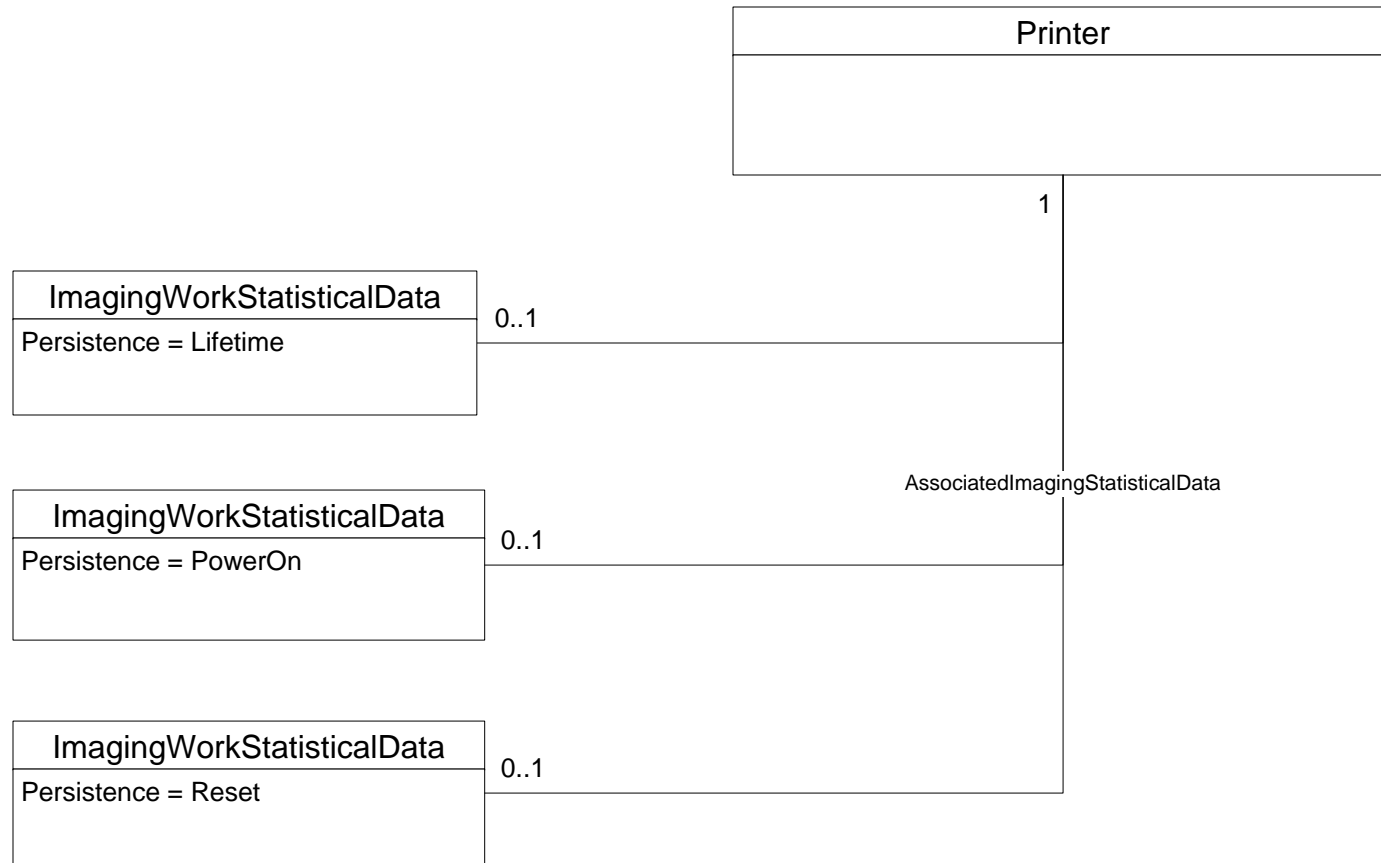

Class Hierarchy

. . . and similar classes:

ImagingWorkStatisticalData
ImagingMediaUsedStatistical
Data

Example of Multiple Instances of a Single Counter Class Depending on Persistence

Note: Lifetime Persistence is mandatory for System-scope totals counters; others are conditionally mandatory or optional.