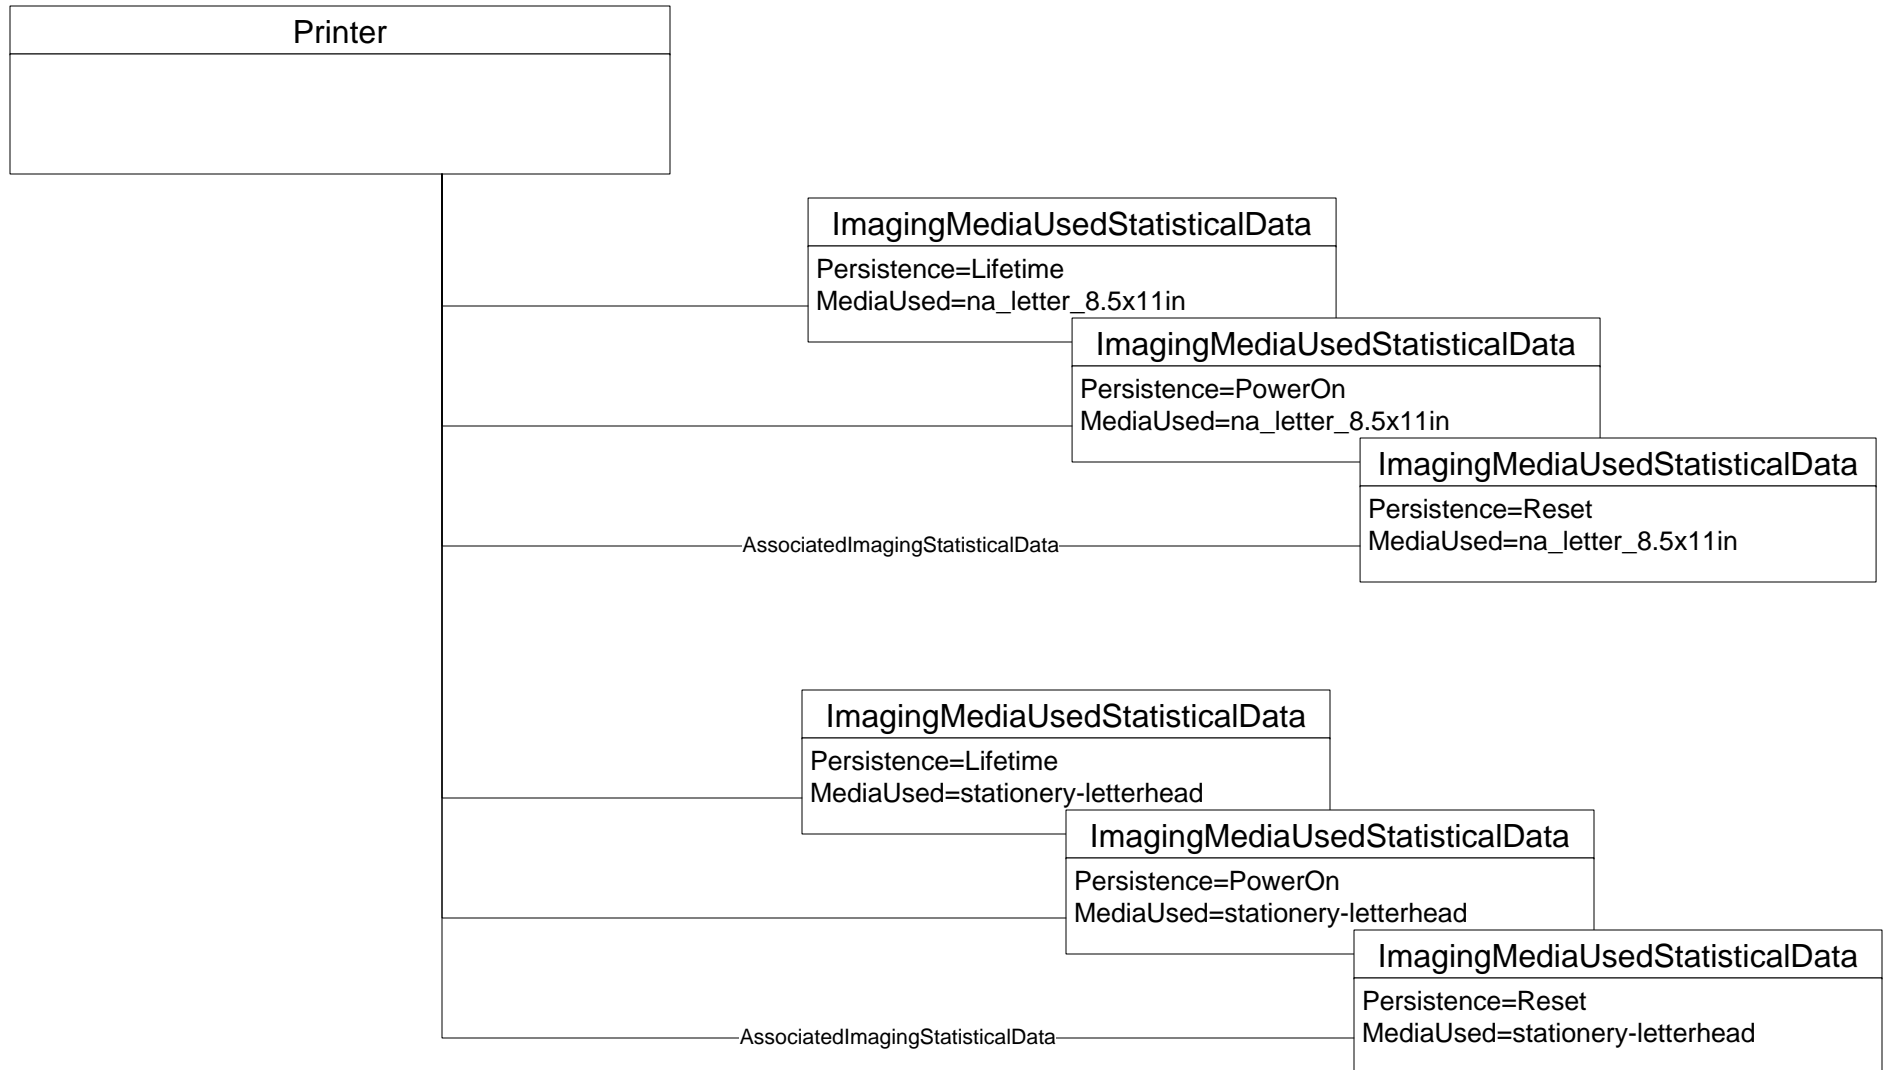

Example of Multiple Instances of the MediaUsed Counter Class Depending on Persistence and Specific Media Used

... and so forth for additional media