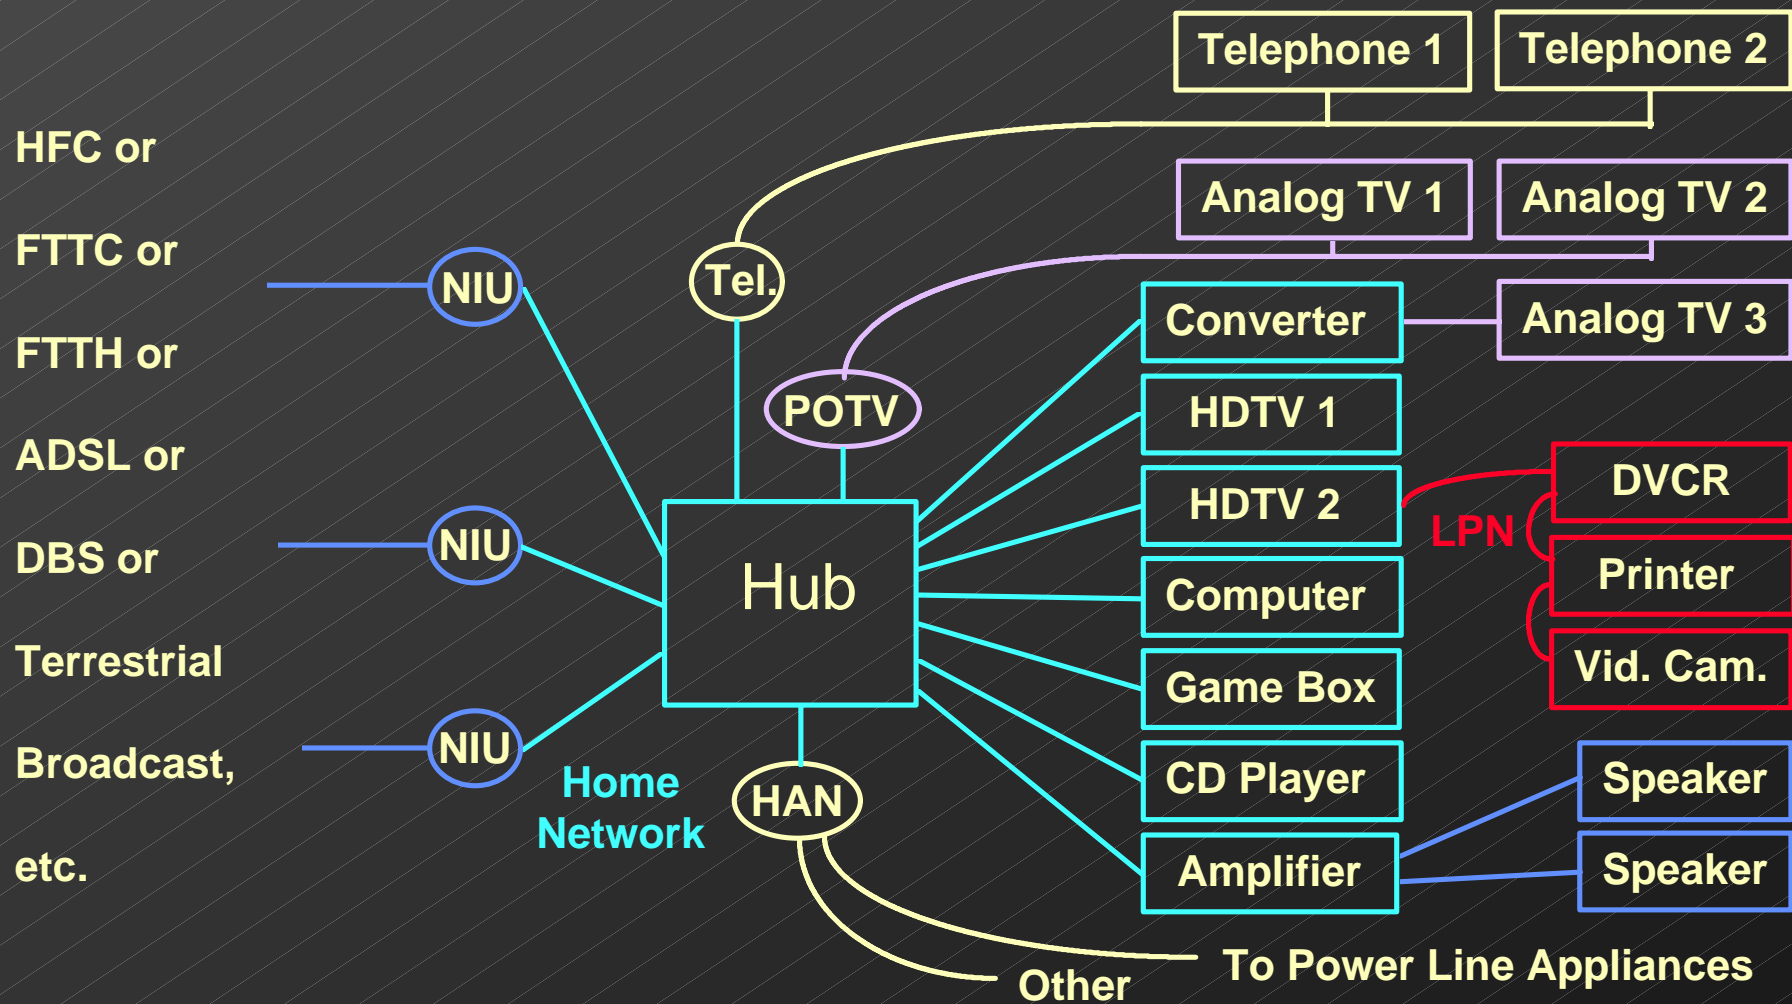

# Conceptual Model

# Key Architecture Points

- Allows Side-by-Side Use of Existing Analog Technology
- Prevents STB Proliferation with Multiple TVs and Multiple Service Providers
- Support a Single Remote Control & Unified User Interface
- “Break Apart” Set Top Box

# Embodiment 1