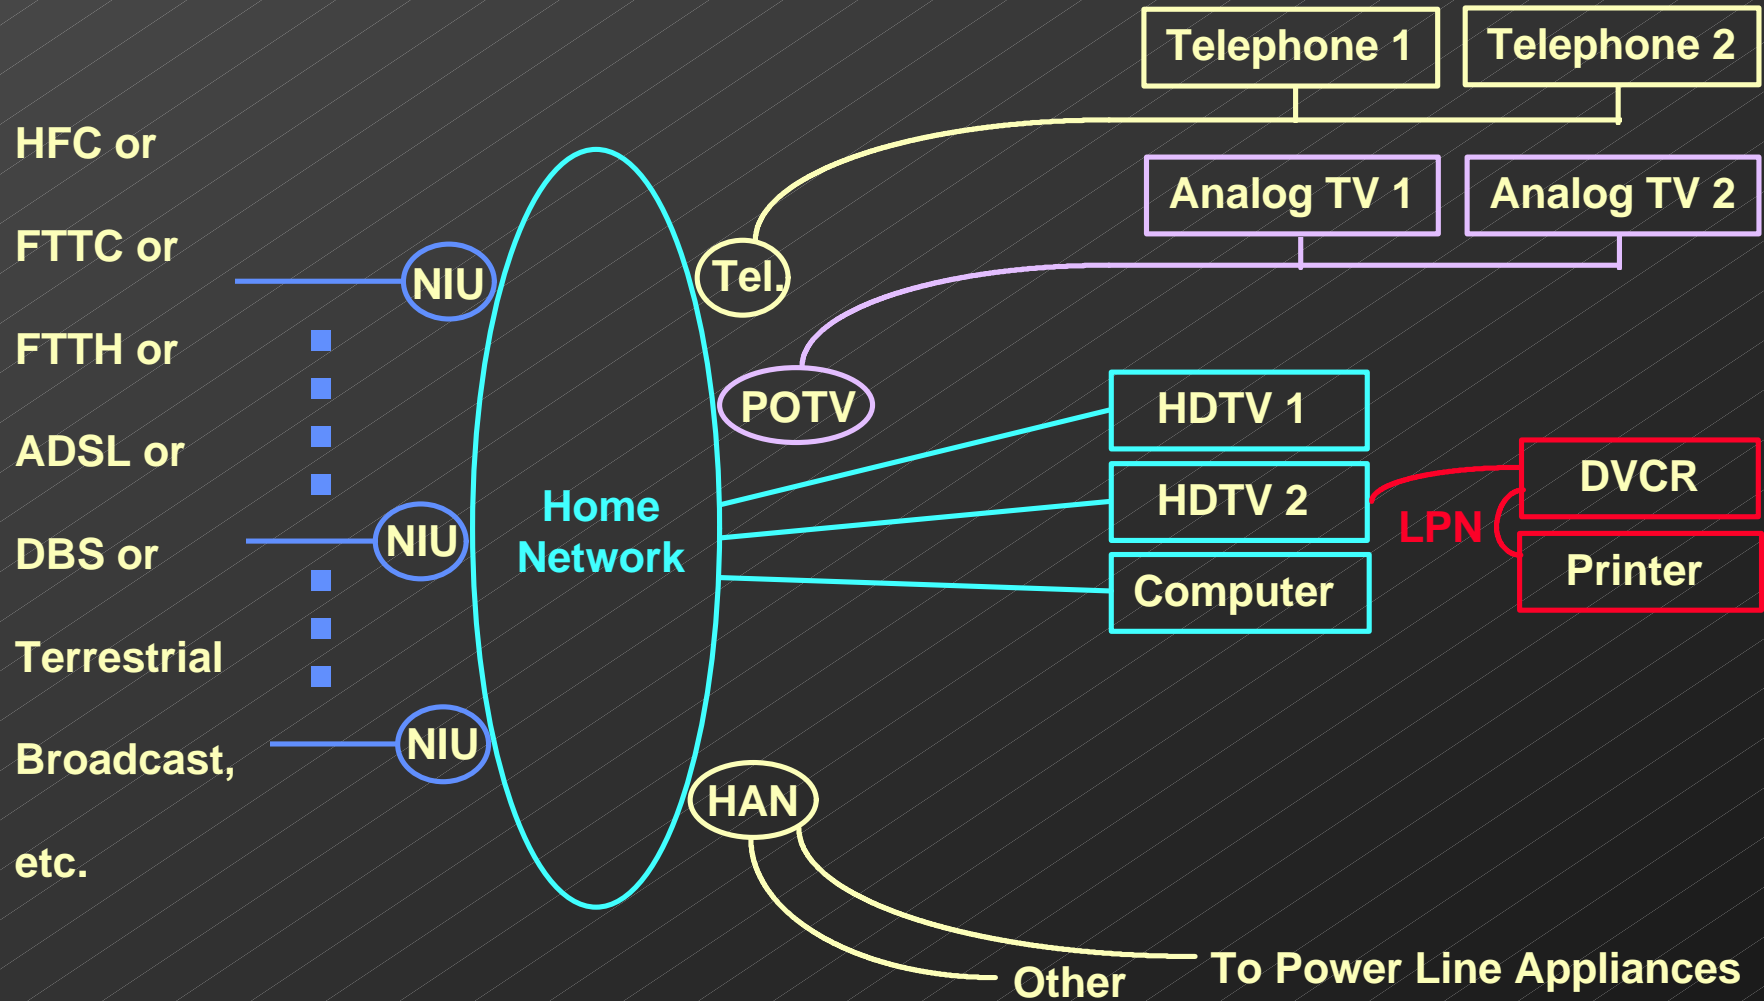

# Conceptual Model

# Key Architecture Points

- Allows Side-by-Side Use of Existing Analog Technology
- Prevents STB Proliferation with Multiple TVs and Multiple Service Providers
- Support a Single Remote Control & Unified User Interface
- “Break Apart” Set Top Box

# Embodiment 1